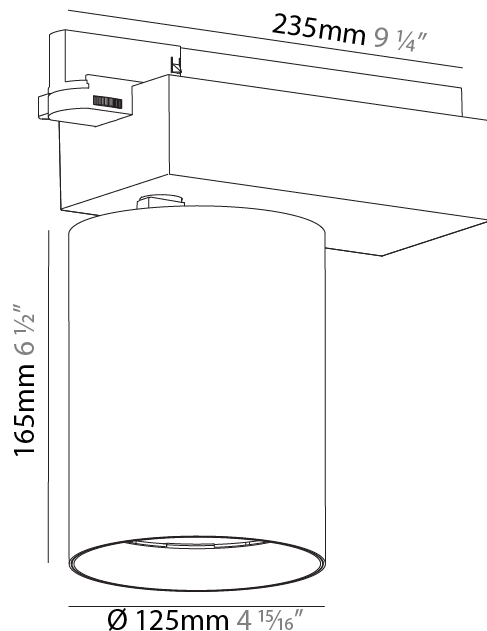

GENERAL

Series: Centriq
 Subseries: Centriq 125
 Brand: Prolicht
 Division: Architectural
 Mounting Type: Track
 Mounting Location: Ceiling
 Subcategory: Spots

PHYSICAL

Shape: Cylinder
 Diameter (mm): 125
 Diameter (in): 4 ¹⁵/₁₆
 Length (mm): 235
 Length (in): 9 ¹/₄
 Height (mm): 165
 Height (in): 6 ¹/₂
 Light Distribution: Adjustable / Direct
 Fixture Finish: SSR / BKV / CWI / CRY / HAB / LAG / UFT / ITA / RUA / RUR / MIC / FTG / MYG / TWT / LOD / PUS / FRO / FUP / KIA / POP / BLS / SPG / MEY / GOH / GUM / CHC / COM / ABZ / JAG / OBR / MOS / ROR
 Fixture Material: Aluminum

OPTICAL

Beam Angle: 8
 Adjustability: Rotational 340°; Tilt 90°

RATINGS AND CERTIFICATIONS

Certified By: Certified for North American Standards
 IP rating: IP20

PROJECT

TYPE

SPECIFIER

QUANTITY